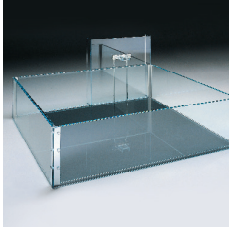

SIMPLICITY BATH

- MADE IN EXTRACLEAR TRANSPARENT GLASS, THICK. 15+15 MM TEMPERED AND LAMINATED
- AVAILABLE IN 200 DIFFERENT COLORS (RAL CODE REFERENCE), TRANSPARENT OR FROSTED
- CENTRAL BEAM AVAILABLE IN GLASS (TRANSPARENT OR COLORED), WOOD OR METAL
- SINK AVAILABLE ON THE BENCH OR ON THE FLOOR, MADE IN EXTRA CLEAR TRANSPARENT TEMPERED GLASS THICK. 15 MM
- TAP ALSO IN GLASS
- GLASS PARTITION AVAILABLE WITH MIRROR, SHELVES AND CABINET

SIMPLICITY TUB

- MADE IN EXTRACLEAR TRANSPARENT GLASS, THICK. 15+15 MM TEMPERED AND LAMINATED
- AVAILABLE IN 200 DIFFERENT COLORS (RAL CODE REFERENCE), TRANSPARENT OR FROSTED
- SUITABLE FOR INTERIOR OR OUTDOOR