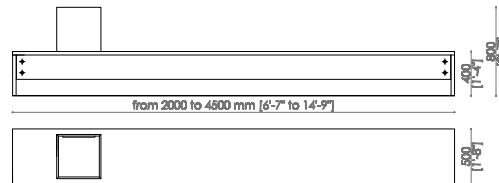

SIMPLICITY BATH

- MADE IN EXTRACLEAR TRANSPARENT GLASS, THICK. 15+15 MM TEMPERED AND LAMINATED
- AVAILABLE IN 200 DIFFERENT COLORS (RAL CODE REFERENCE), TRANSPARENT OR FROSTED
- CENTRAL BEAM AVAILABLE IN GLASS (TRANSPARENT OR COLORED), WOOD OR METAL
- SINK AVAILABLE ON THE BENCH OR ON THE FLOOR, MADE IN EXTRA CLEAR TRANSPARENT TEMPERED GLASS THICK. 15 MM
- TAP ALSO IN GLASS
- GLASS PARTITION AVAILABLE WITH MIRROR, SHELVES AND CABINET

SIMPLICITY TUB

- MADE IN EXTRACLEAR TRANSPARENT GLASS, THICK. 15+15 MM TEMPERED AND LAMINATED
- AVAILABLE IN 200 DIFFERENT COLORS (RAL CODE REFERENCE), TRANSPARENT OR FROSTED
- SUITABLE FOR INTERIOR OR OUTDOOR